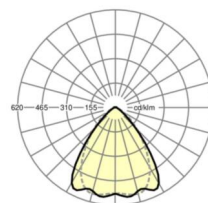

LIGHTING TECHNOLOGY

Placement	LED, Colour rendering/Light colour CRI ≥ 80 / 4000K
Colour tolerance (MacAdam)	3SDCM
Nominal luminous flux	13476lm
Nominal luminous flux-emergency lighting mode	939lm
LED service life	70000h L80/B10 (Tq 35°C), 100000h L80/B50 (Tq 30°C)
Luminaire luminous efficiency	184lm/W
Beam angle	80° (C0) / 75° (C90)
UGR lat./long.	20.7 / 21.5

MECHANICS

Housing colour	traffic white RAL 9016
Dimensions (LxWxH/DxH)	2299mm x 55mm x 37mm
Weight (net)	2.45kg
Type of installation	Mounting rail system installation, Light structure

DEEP-LINK

<https://www.regiolux.de/en/article/19530027370>

Reference	LED 13000lm 840
ηLB	100 %
Φ ↓/↑	98 % / 2 %
UGR lat./long.	20.7 / 21.5

Dimensions

L	2299 mm	Length
B	55 mm	Width
H	37 mm	Height
